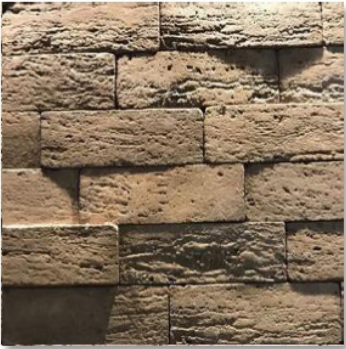

Travertine Brick

Mud

Ph: +1 403-371-2311
Email: info@fbsupplies.ca

Coverage	Thickness	Kgs/sq.ft	Dimensions
0.17 sq.ft/pc	20-25mm Approx	2.65-2.75 kg Approx	9" x 3" (LxH)