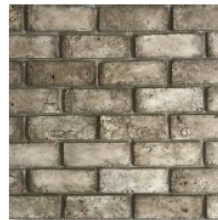

Natural

Reverse Mocha

Reverse Graphite

Cloudy Ash

Orange Red

Muddy Red

Mocha

Graphite

Wyno

Cloudy White

Corners available in all colors

Coverage

0.18 sq.ft/pc

Thickness

15mm Approx

Kgs/sq.ft