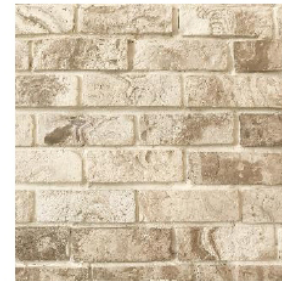

Reverse Mocha