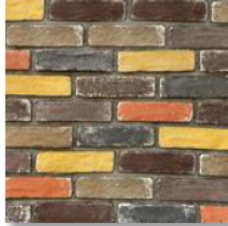

Calcinated Natural