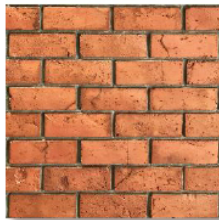

Cloudy White

Reverse Mocha

Mocha

Corners available in all colors

Coverage	Thickness	Kgs/sq.ft	Dimensions
0.177 sq.ft/pc	20-24mm Approx	2.65-2.75 kg Approx	9" x 3" (LxH)

BGB Brick

Builder Grade Brick

Red

Natural

Reverse Mocha

Reverse Graphite

Cloudy Ash

Orange Red

Muddy Red

Mocha

Graphite

Wyno

Cloudy White

Corners available in all colors

Coverage

0.18 sq.ft/pc

Thickness

15mm Approx

Kgs/sq.ft