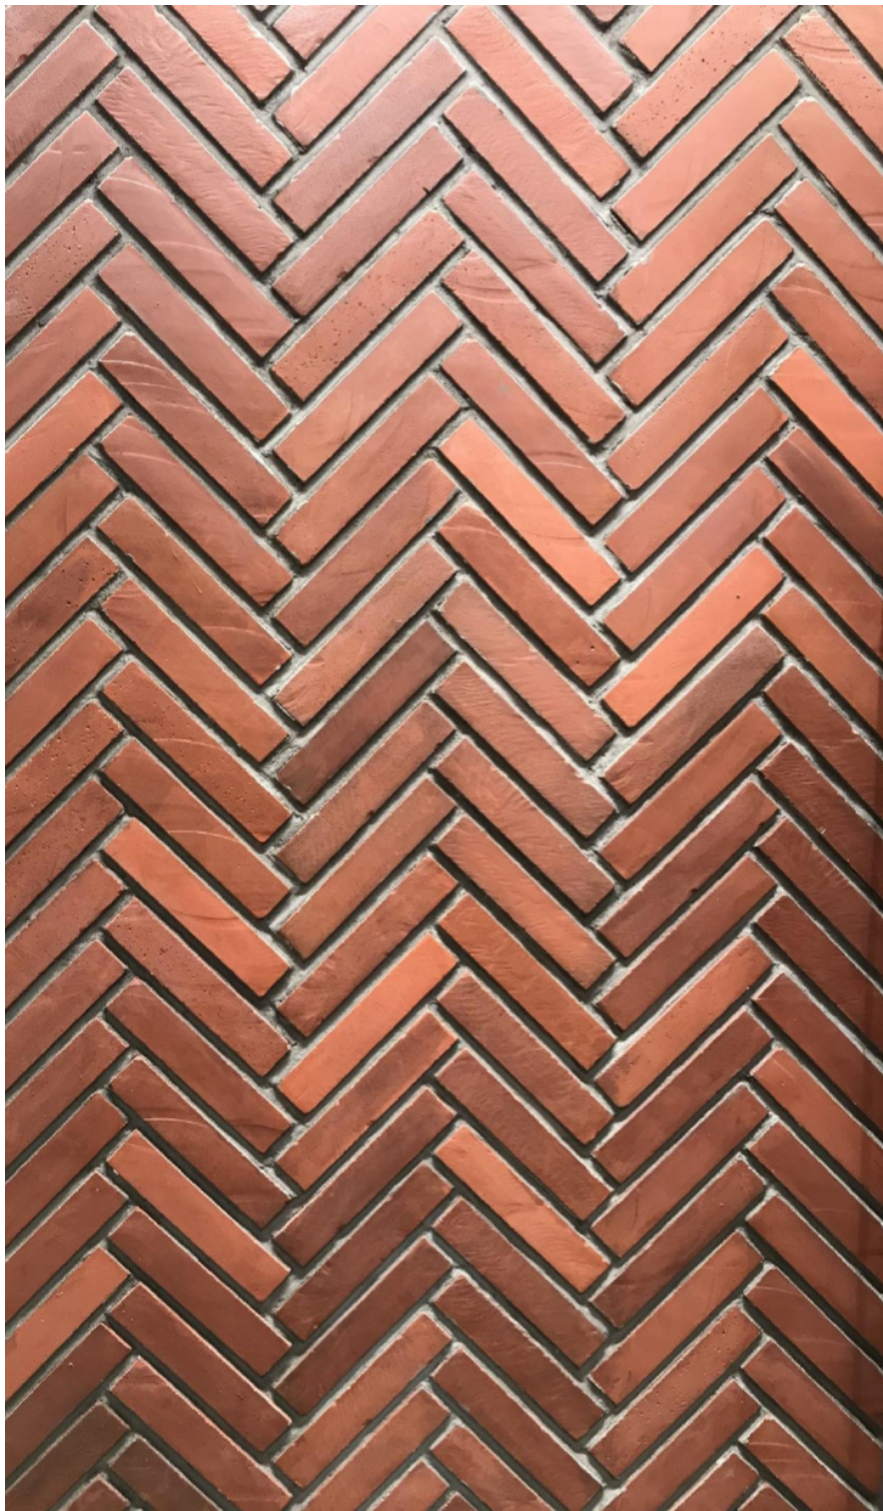

FS Herringbone