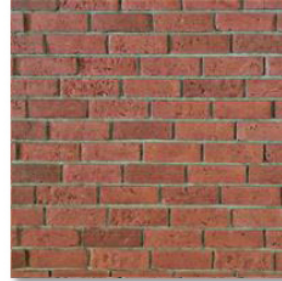

Bricks

ABC Bricks

All But Coarse

Statuario

Coverage

0.15 sq.ft/pc

Thickness

Upto 20mm

Kgs/sqft

3 kg Approx

Dimensions

8.75" x 2.5" (LxH)

AEH Brick

An Eclectic High

Red

Graphite

Cloudy White

Reverse Mocha

Mocha

Corners available in all colors

Coverage	Thickness	Kgs/sq.ft	Dimensions
0.177 sq.ft/pc	20-24mm Approx	2.65-2.75 kg Approx	9" x 3" (LxH)

BGB Brick

Builder Grade Brick

Red