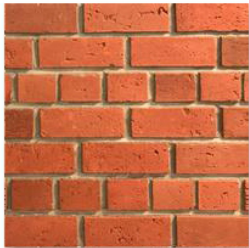

1.9 kg Approx

Dimensions

8.75" x 3" (LxH)

Brick Indiana

Red

Graphite

Orange Red

Wyno