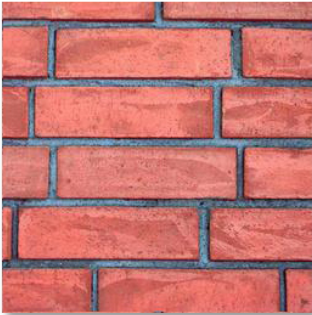

Calcinated Wyno

Corners available in all colors

Coverage	Thickness	Kgs/sq.ft	Dimensions
0.177 sq.ft/pc	20-24mm Approx	2.65-2.75 kg Approx	9" x 3" (LxH)

Flame Brick

Red

Graphite

Cloudy White

Coverage