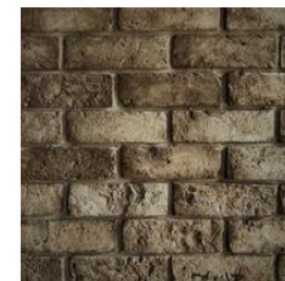

AEH Brick

An Eclectic High

Mocha

Corners available in all colors

Coverage	Thickness	Kgs/sq.ft	Dimensions
0.177 sq.ft/pc	20-24mm Approx	2.65-2.75 kg Approx	9" x 3" (LxH)