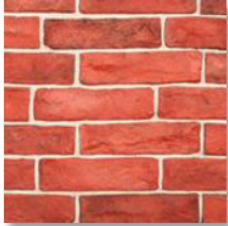

FS Brick

Burnt Red

Corners available in all colors

Coverage

0.14 sq.ft/pc

Thickness

13mm Approx

Kgs/sq.ft

1.79 kg Approx

Dimensions

8.46" x 2.36" (LxH)