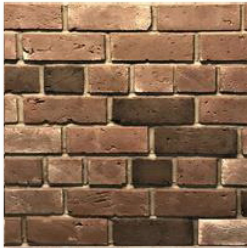

Wyno

Cloudy White

Corners available in all colors

Coverage

0.18 sq.ft/pc

Thickness

15mm Approx

Kgs/sq.ft

1.9 kg Approx

Dimensions

8.75" x 3" (LxH)

Brick Indiana

Red

Graphite

Orange Red

Wyno