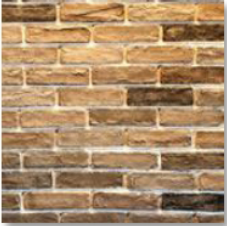

FS Brick

Amber

Corners available in all colors

Coverage

0.14 sq.ft/pc

Thickness

13mm Approx

Kgs/sq.ft

1.79 kg Approx

Dimensions

8.46" x 2.36" (LxH)