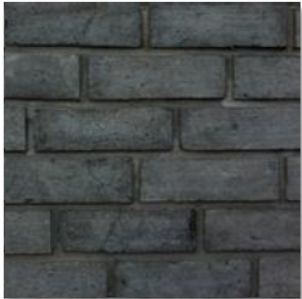

Brick Naturale

Graphite