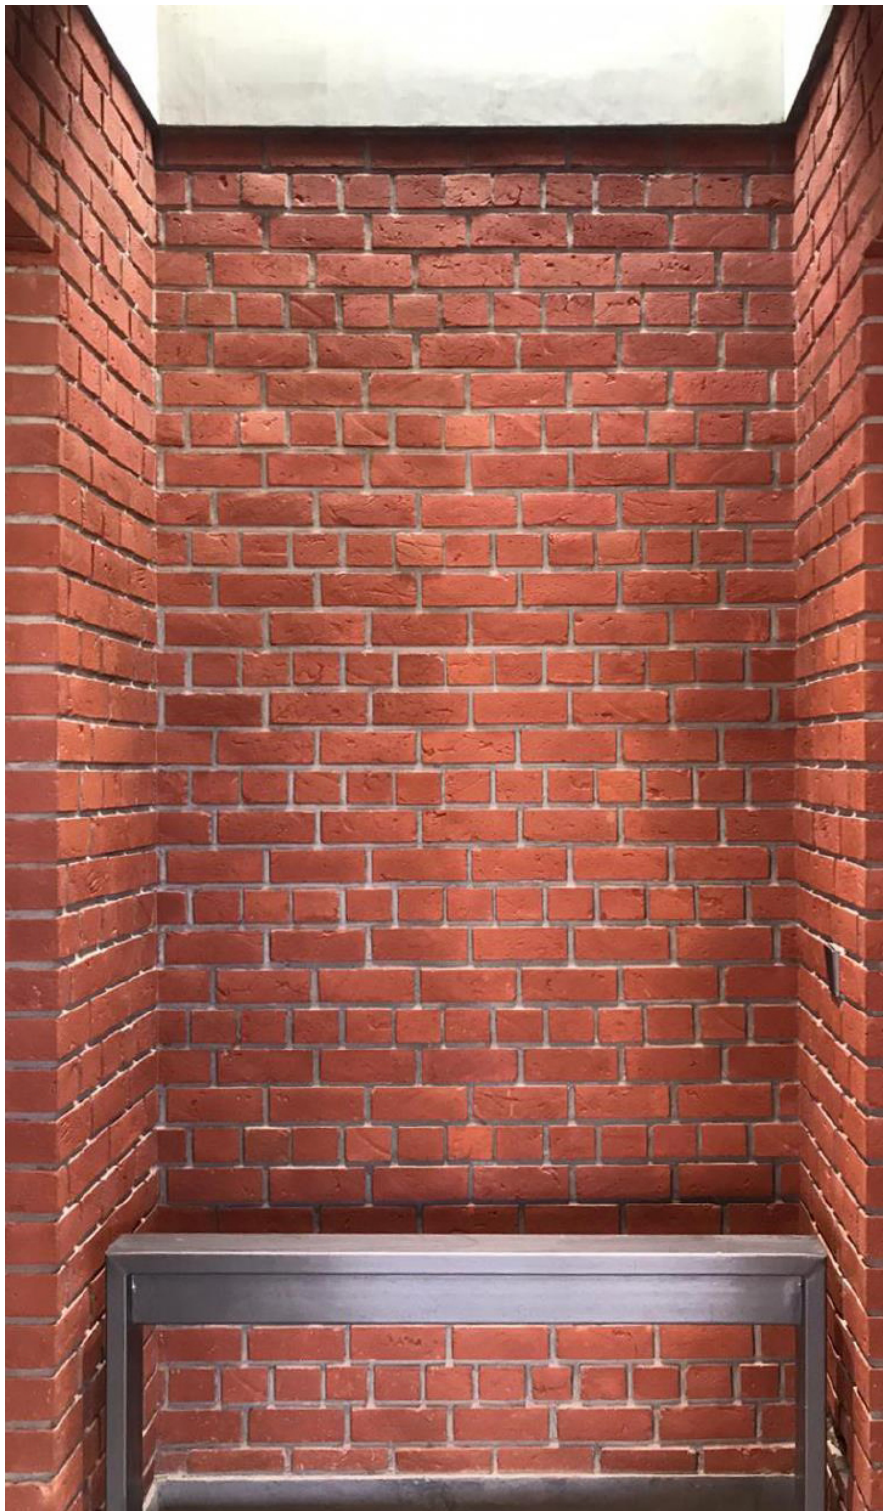

Brick Indiana