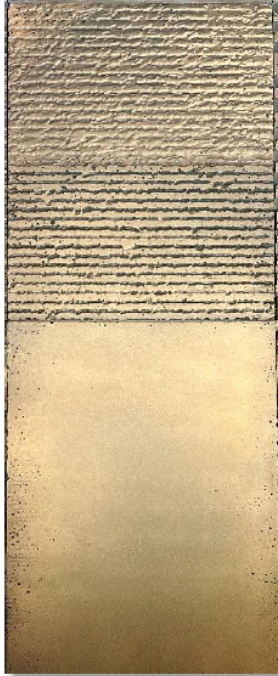

Gold Dust

Patina

Molten Lava

Coverage

4.375 sq.ft/pc

Thickness

25mm Approx

Kgs/sq.ft