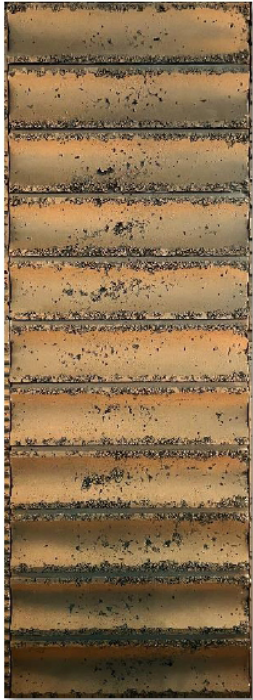

4.5 kg Approx

Dimensions

15" x 42" (LxH)

Slat Flutes

Statuario Uncolored Gold Dust Reverse Mocha Molten Lava

Coverage	Thickness	Kgs/sq.ft	Dimensions
4.375 sq.ft/pc	25mm Approx	4.5 kg Approx	15" x 42" (LxH)

H. Slat Flutes

Gold Dust

Molten Lava

Coverage	Thickness	Kgs/sq.ft	Dimensions
4.375 sq.ft/pc	25mm Approx	4.5 kg Approx	15" x 42" (LxH)

Slay Panel

Patina

Crystal
Molten Lava

Crystal
Patina