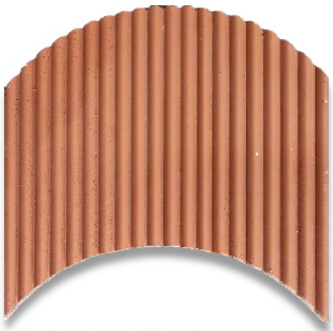

Flauty Flutes

Muddy Red

Coverage

3.125 sq.ft/pc
1.562 sq.ft/pc

Thickness

25 mm Approx

Kgs/sq.ft

-

Dimensions

15" x 30" (LxH)
15" x 15" (LxH)