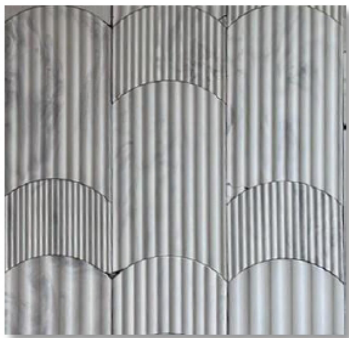

Flauty Flutes

Statuario

Coverage

3.125 sq.ft/pc
1.562 sq.ft/pc

Thickness

25 mm Approx

Kgs/sq.ft

-

Dimensions

15" x 30" (LxH)
15" x 15" (LxH)