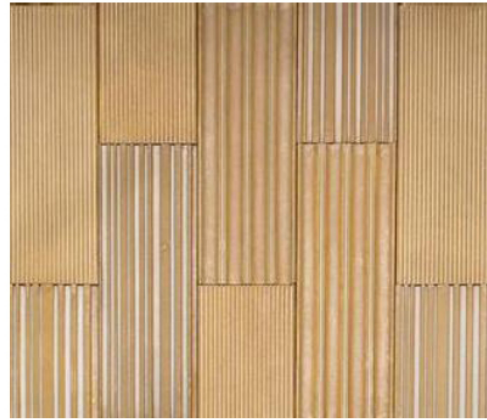

42" x 15" (LxH)

Combination Flutes

Vertical fluted panel combination

Gold dust finish

Patina

Coverage

4.375 sq.ft/pc

Thickness