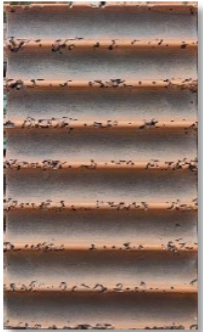

H. Slat Flutes

Gold Dust

Molten Lava

Coverage	Thickness	Kgs/sq.ft	Dimensions
4.375 sq.ft/pc	25mm Approx	4.5 kg Approx	15" x 42" (LxH)

Slay Panel

Patina

Crystal
Molten Lava

Crystal
Patina