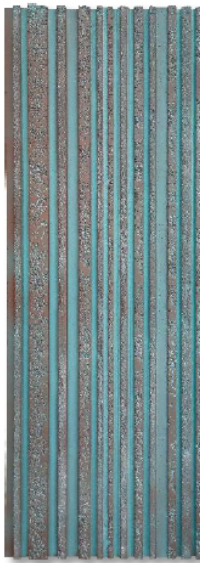

Fluted Series

Acoustic Flutes

Cloudy White Gold Dust Molten Lava PU Grey Statuario

Coverage	Thickness	Kgs/sq.ft	Dimensions
4.375 sq.ft/pc	25mm Approx	4.5 kg Approx	15" x 42" (LxH)

H. Acoustic Flutes

Molten Lava

Coverage

4.375 sq.ft/pc

Thickness

25mm Approx

Kgs/sq.ft

4.5 kg Approx

Dimensions

15" x 42" (LxH)

BarCode Panels

Uncolored

Gold Dust

Crystal
Molten Lava

Statuario

Crystal
Patina

Coverage

4.375 sq.ft/pc

Thickness

25mm Approx

Kgs/sq.ft

4.5 kg Approx

Dimensions

42" x 15" (LxH)

H. BarCode

Crystal
Molten Lava