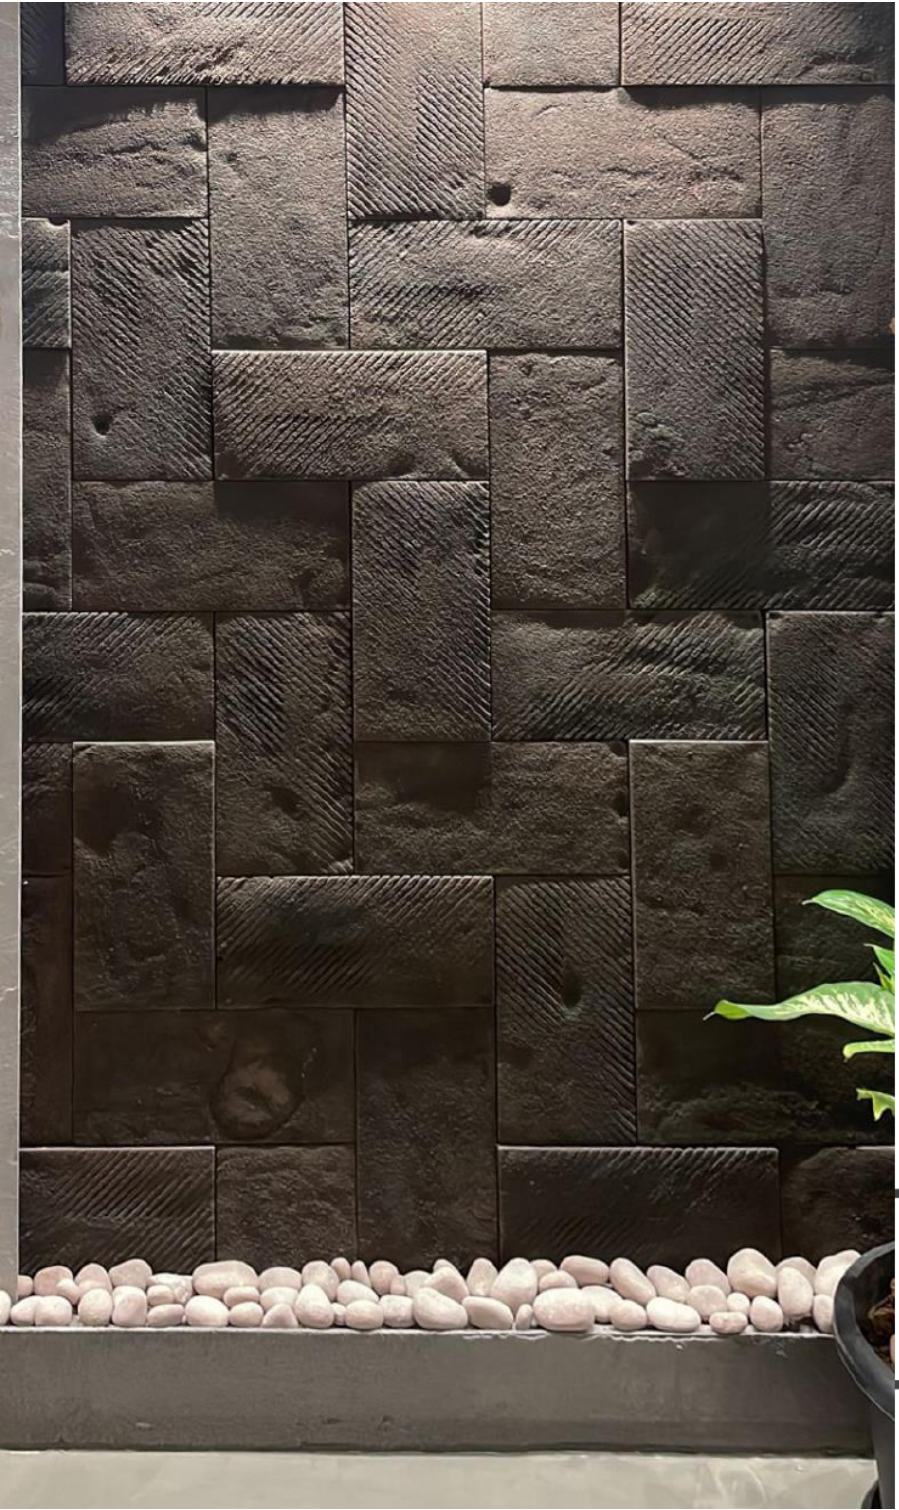

Dio Stone

Coverage

0.88 sq.ft/pc

Thickness

25mm Approx

Kgs/sq.ft

-

Dimensions

16" x 8" (LxH)