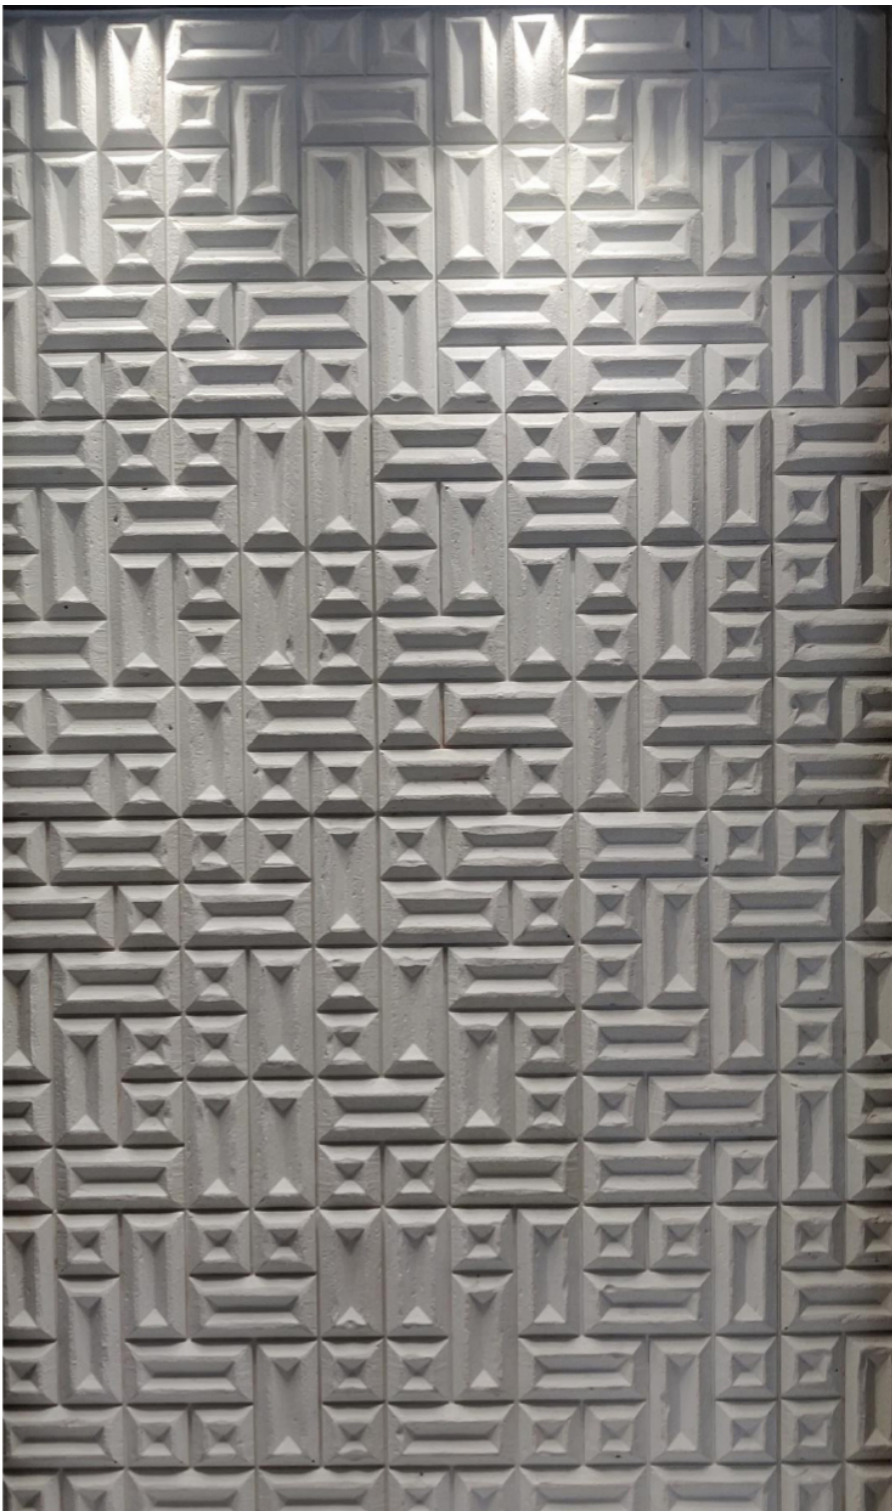

20-30mm  
Approx

**Kgs/sq.ft**

3.50 kg Approx

**Dimensions**

8" x 8" (LxH)  
4" x 4" (LxH)