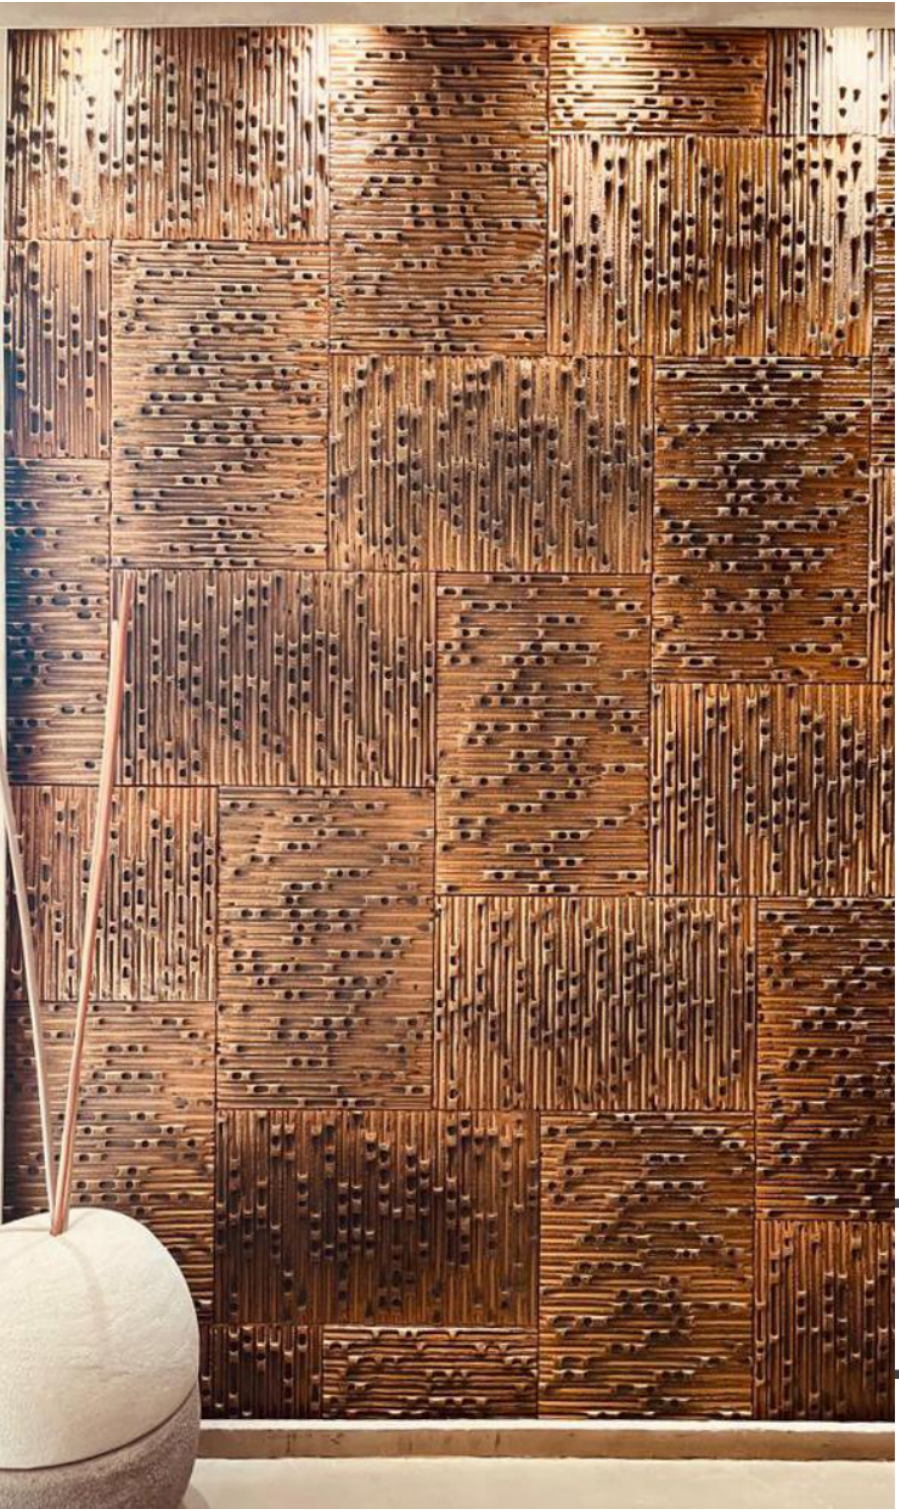

Flutes

Coverage

2.66 sq.ft/pc

Thickness

15 to 30mm
Approx

Kgs/sq.ft

3 to 4 kg
Approx

Dimensions

24" x 16" (LxH)