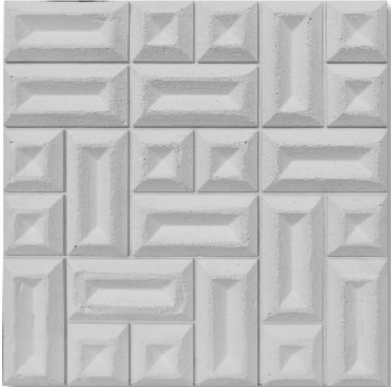

# Ollie Stone

Eastman

Cloudy White

**Coverage**

4 sq.ft/pc

**Thickness**

27 to 32mm  
Approx

**Kgs/sq.ft**