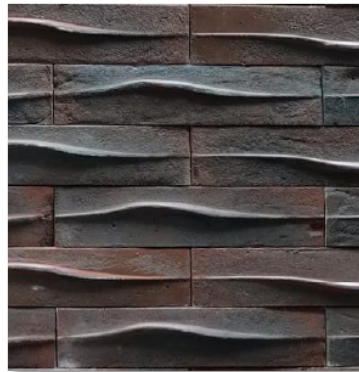

# Linea

Sand-Blast Statuario

Sand-Blast Graphite

Patina

Corten-Crete

**Coverage**

2 sq.ft/pc

**Thickness**