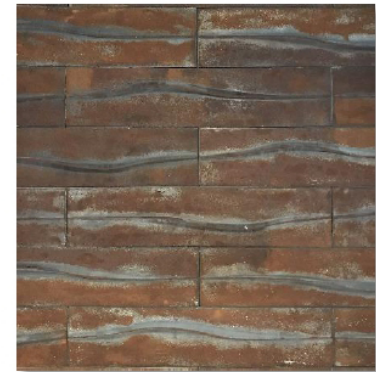

# Linea

Sand-Blast Statuario

Sand-Blast Graphite

Patina

Corten-Crete

**Coverage**

2 sq.ft/pc

**Thickness**