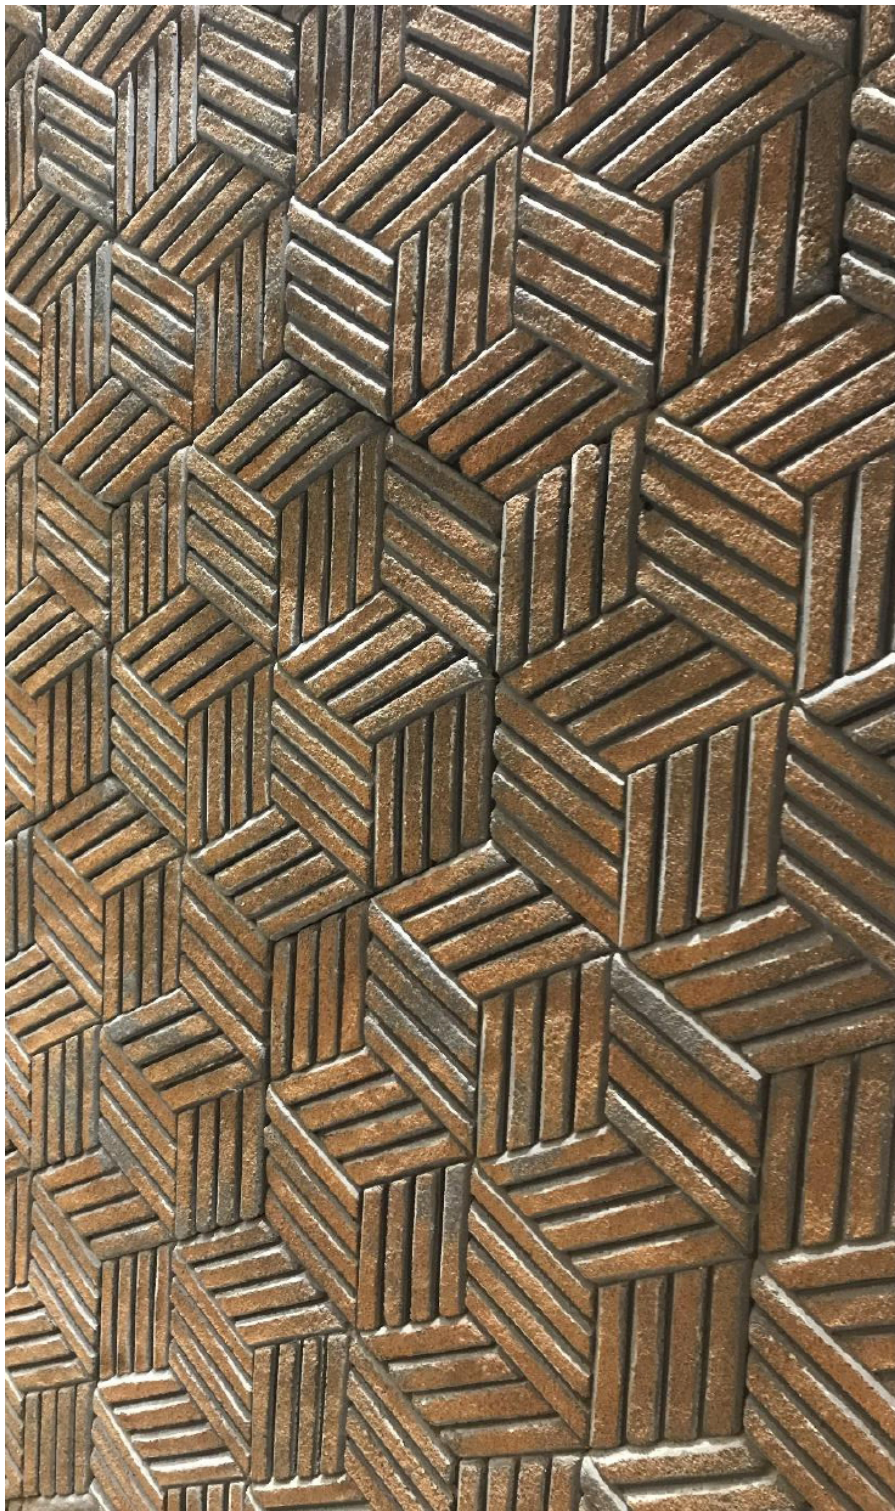

Qube

*Being irregular in shape do not use the measurement to determine sqft. of product.

Coverage	Thickness	Kgs/sq.ft	Dimensions
0.77 sq.ft/pc*	23mm Approx	3.50 kg Approx	11.60" x 11.60" (LxH)