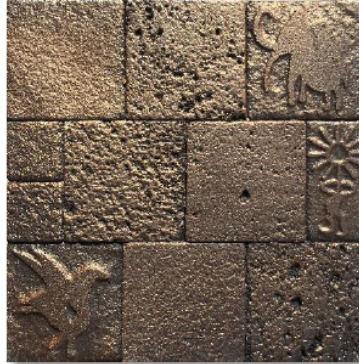

Molten Lava