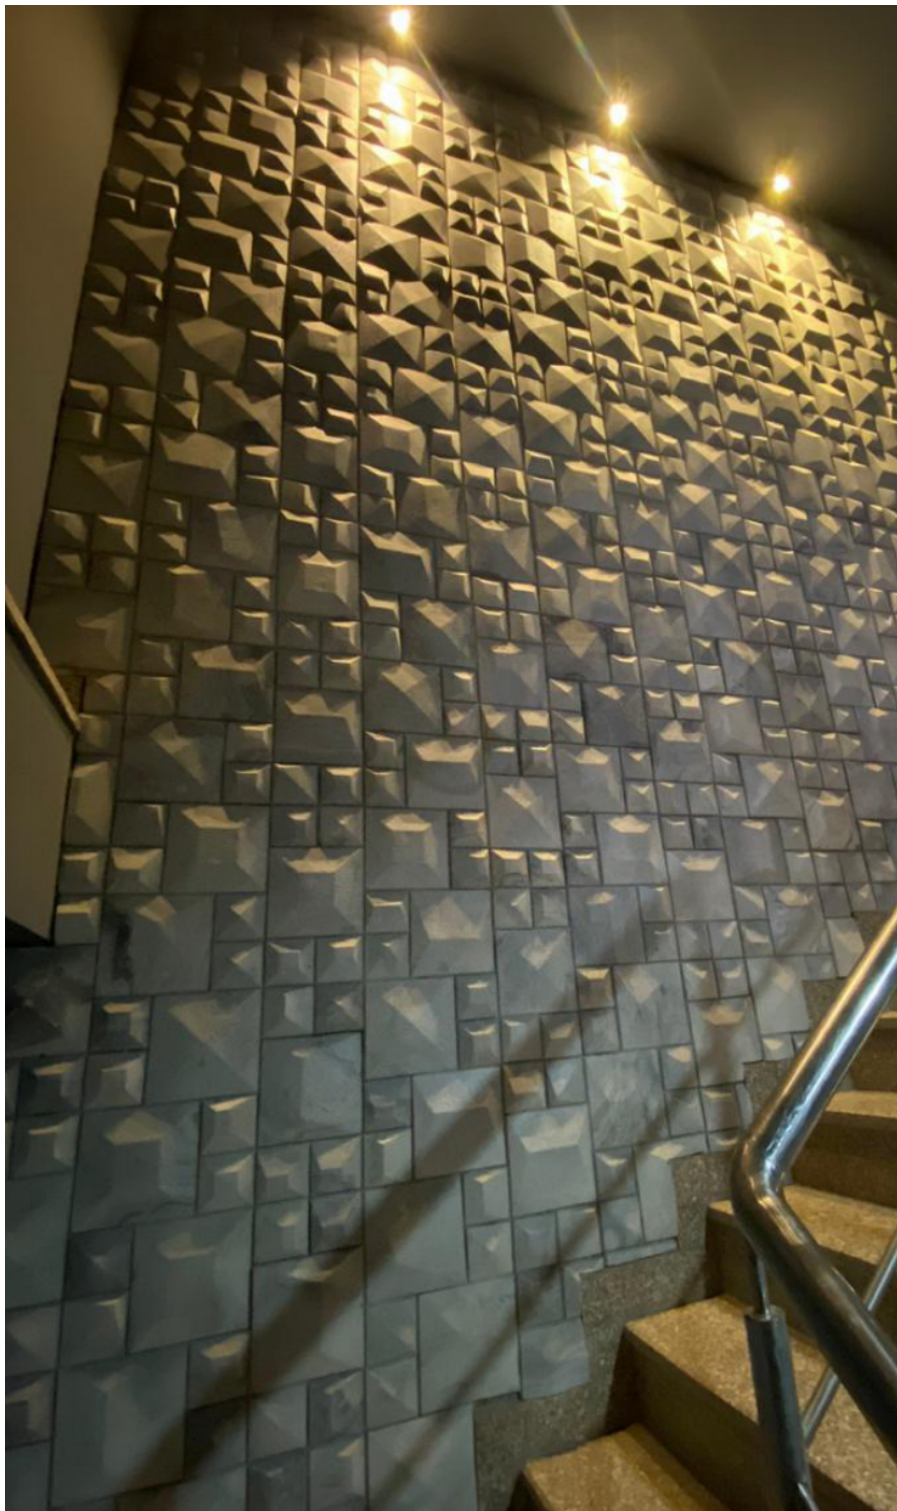

Multistar

Coverage

0.44 sq.ft/pc
0.11 sq.ft/pc

Thickness

20-30mm
Approx

Kgs/sq.ft

3.50 kg Approx

Dimensions

8" x 8" (LxH)
4" x 4" (LxH)