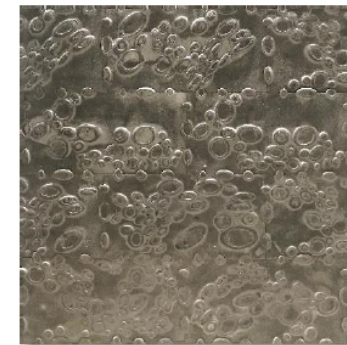

# Acoustic Flutes

Cloudy White

Molten Lava

PU Grey

Statuario

---

Coverage	Thickness	Kgs/sq.ft	Dimensions
4.375 sq.ft/pc	25mm Approx	4.5 kg Approx	42" x 15" (LxH)

---

# Bamboo

Graphite

Mocha

Coverage	Thickness	Kgs/sq.ft	Dimensions
1.70 sq.ft/pc	27mm Approx	3.30-3.35 kg Approx	24" x 6" (LxH)

# Bubble

Sand-Blast White

Sand-Blast Graphite

Sand-Blast Grey

\*Being irregular in shape do not use the measurement to determine sqft. of product.

Coverage	Thickness	Kgs/sq.ft	Dimensions
2.60 sq.ft/pc*	27mm Approx	3.50 kg Approx	26.75" x 14" (LxH)