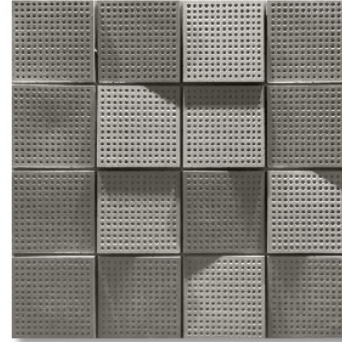

Flap Stone

Uncolored

Coverage

4 sq.ft/pc

Thickness

27 to 32mm
Approx

Kgs/sq.ft

4 kg Approx

Dimensions

24" x 24" (LxH)

FLEX
BUILDING SUPPLIES