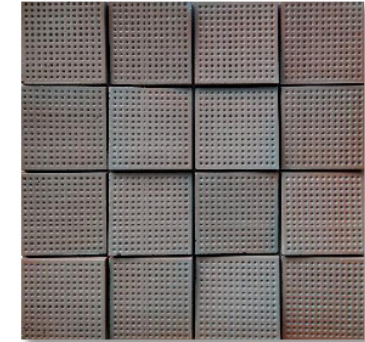

Flap Stone

Patina

Coverage

4 sq.ft/pc

Thickness

27 to 32mm
Approx

Kgs/sq.ft

4 kg Approx

Dimensions

24" x 24" (LxH)

FLEX
BUILDING SUPPLIES