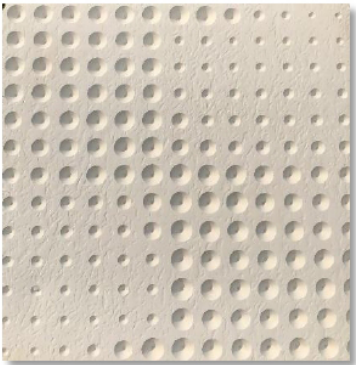

# Scrooves

Uncolored

Uncolored with gold

Cloudy White

**Coverage**

7.11 sq.ft/pc

**Thickness**

28mm Approx