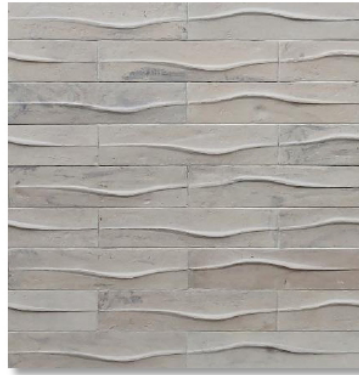

# Linea

Sand-Blast Statuario

Sand-Blast Graphite

Patina

Corten-Crete

**Coverage**

2 sq.ft/pc

**Thickness**