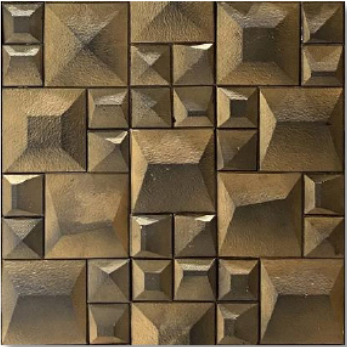

Molten Lava