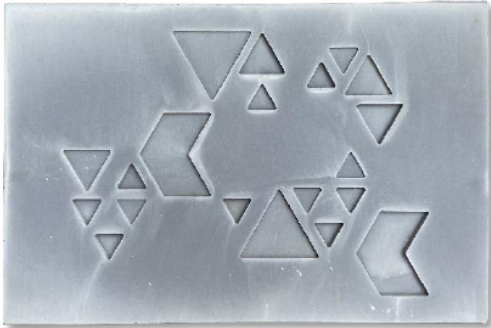

PyroCon

Uncolored

Coverage

Thickness

Kgs/sq.ft

Dimensions

5 sq.ft/pc

15 to 25mm Approx

4 to 5 kg Approx

33" x 22" (LxH)