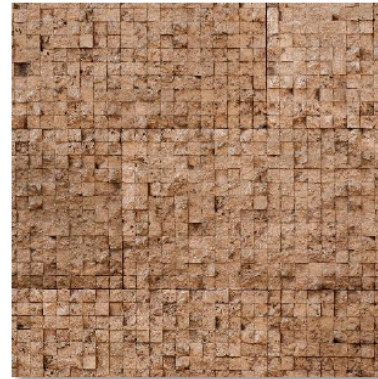

# Bubble

Sand-Blast White

Sand-Blast Graphite

Sand-Blast Grey

\*Being irregular in shape do not use the measurement to determine sqft. of product.

Coverage	Thickness	Kgs/sq.ft	Dimensions
2.60 sq.ft/pc*	27mm Approx	3.50 kg Approx	26.75" x 14" (LxH)

# Coco Square

Cloudy White

Graphite

New Teak

Mocha

**Coverage**

2.00 sq.ft/pc

**Thickness**