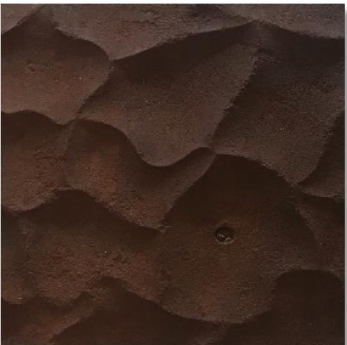

# OS-Ridge

Statuario

Reverse Mocha

Reverse Graphite

Patina

Corten-Crete

Diamond Dust

**Coverage**