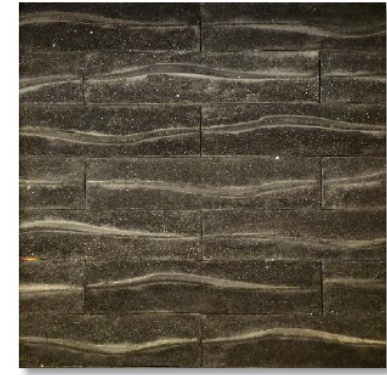

# Linea

Sand-Blast Statuario

Sand-Blast Graphite

Patina

Corten-Crete

**Coverage**

2 sq.ft/pc

**Thickness**