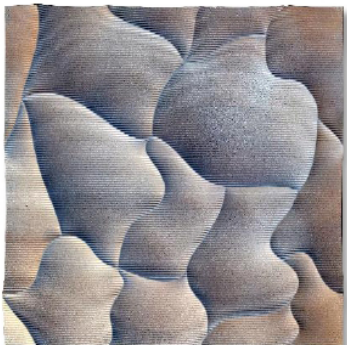

# OS-Ridge

Statuario

Reverse Mocha

Reverse Graphite

Patina

Corten-Crete

Diamond Dust

**Coverage**