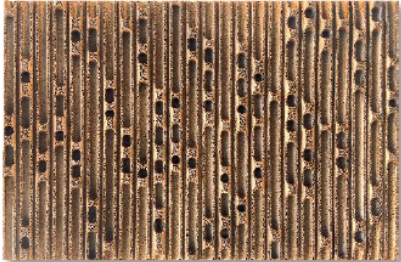

# Flutes

Molten Lava

SandBlast White

SandBlast Grey

---

**Coverage**

2.66 sq.ft/pc

**Thickness**