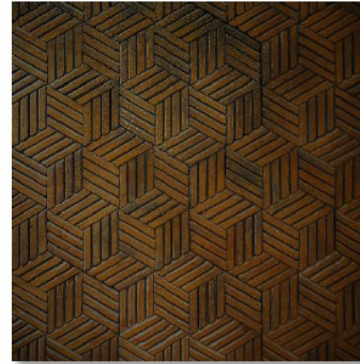

Corten-Crete