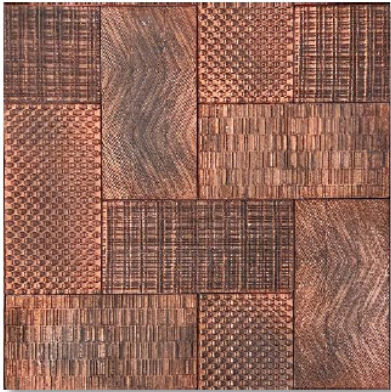

# Crypto

Beige

Reverse Mocha

Reverse Uncolored

Sand-Blast White

Sand-Blast Graphite

**Coverage**

2.84 sq.ft/pc

# Cuatro

Sand-Blast White

Sand-Blast Graphite

Molten Lava

Coverage	Thickness	Kgs/sq.ft	Dimensions
0.88 sq.ft/pc	12 to 20mm Approx	3 to 4 kg Approx	16" x 8" (LxH)