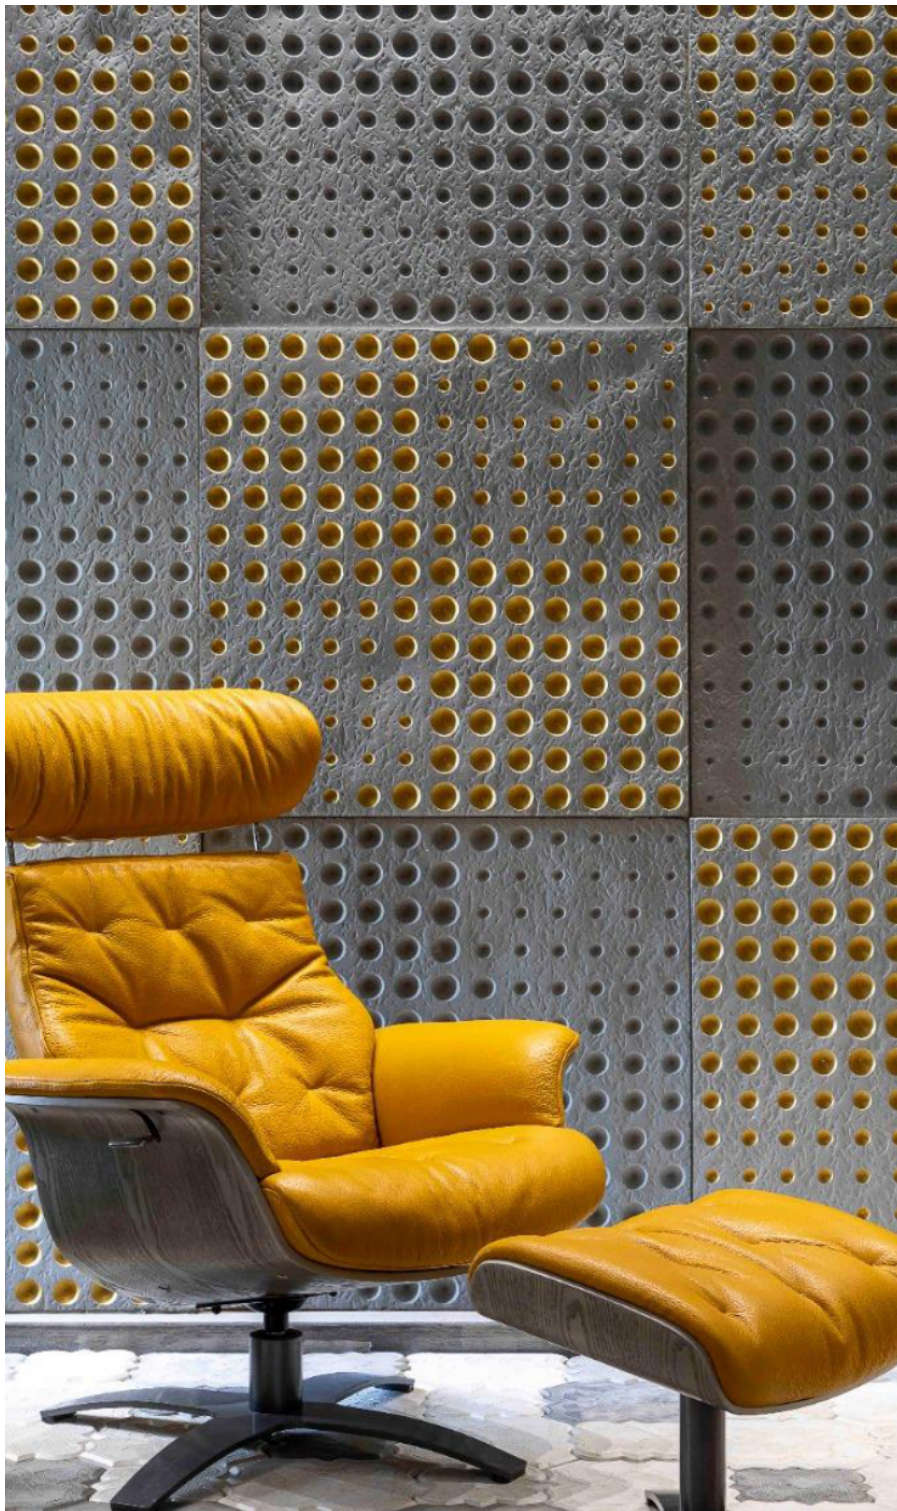

# Scrooves

Uncolored

Uncolored with gold

Cloudy White

**Coverage**

7.11 sq.ft/pc

**Thickness**

28mm Approx