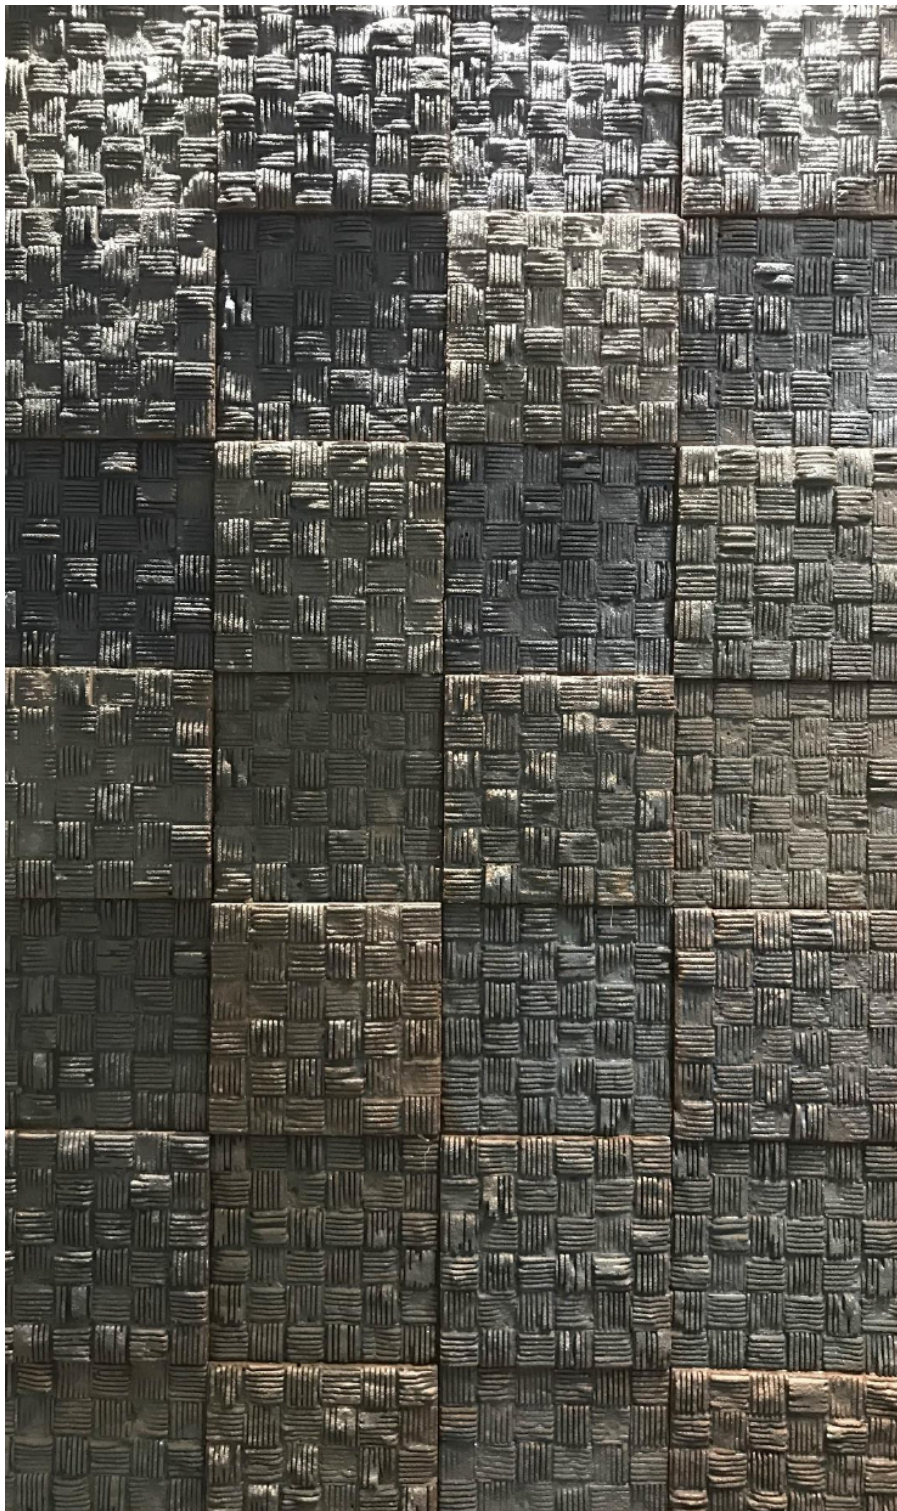

Detur

Coverage	Thickness	Kgs/sq.ft	Dimensions
0.98 sq.ft/pc	25mm Approx	3.75 kg Approx	11.90" x 11.90" (LxH)