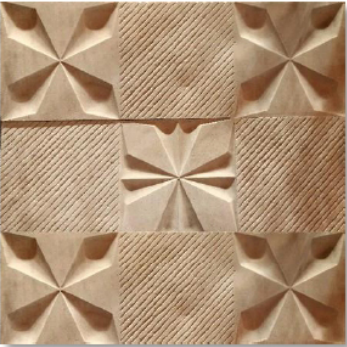

Vegas

Mocha

Coverage

1.33 sq.ft/pc

Thickness

25mm Approx

Kgs/sq.ft

5.75 kg Approx

Dimensions

24" x 8" (LxH)