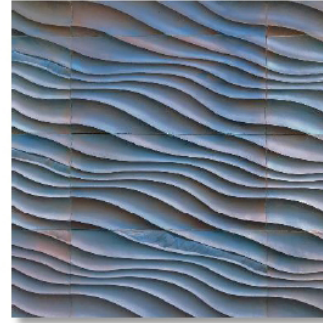

Desert Dunes

Patina

Coverage

3.125 sq.ft/pc

Thickness

20-30mm
Approx

Kgs/sq.ft

2.90 kg Approx

Dimensions

15" x 30" (LxH)

FLEX
BUILDING SUPPLIES