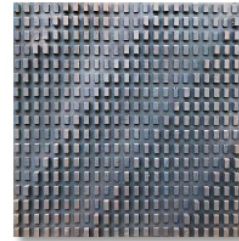

I-Sara

Patina

Coverage

6.25 sq.ft/pc

Thickness

Upto 45mm Approx

Kgs/sq.ft

3.5 kg Approx

Dimensions

30" x 30" (LxH)

FLEX
BUILDING SUPPLIES