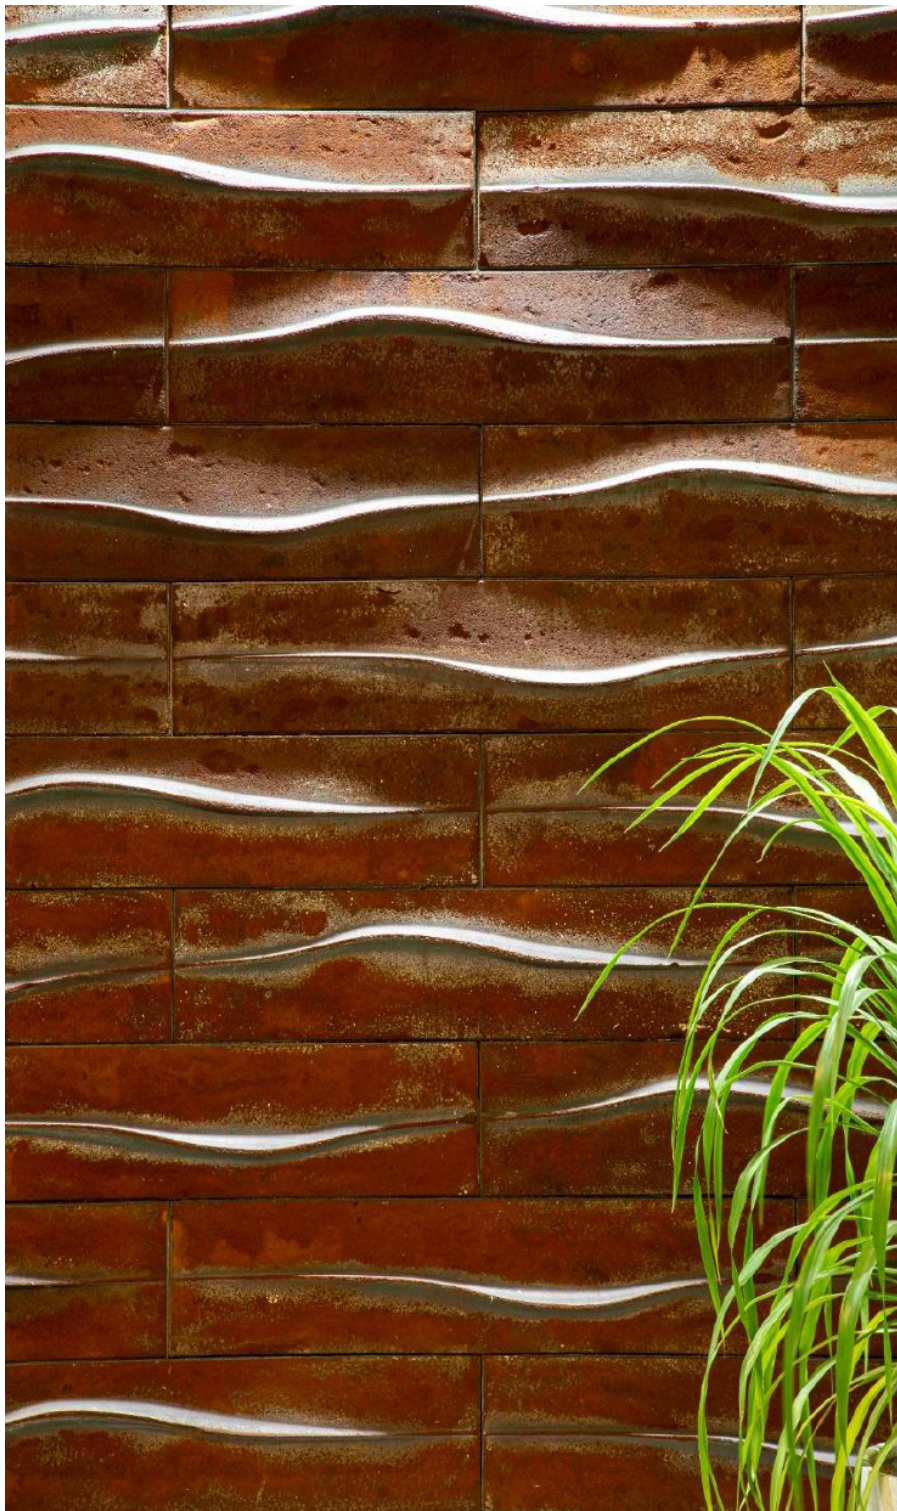

Linea

Coverage

2 sq.ft/pc

Thickness

12 to 30mm
Approx

Kgs/sq.ft

3.35 kg Approx

Dimensions

36" x 8" (LxH)

FLEX
BUILDING SUPPLIES