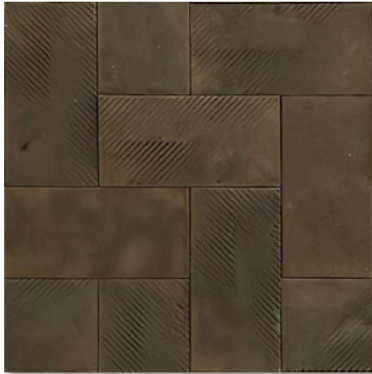

Patina

Coverage

0.88 sq.ft/pc

Thickness

25mm Approx

Kgs/sq.ft

-

Dimensions

16" x 8" (LxH)