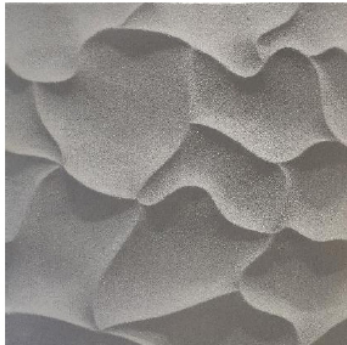

# OS-Ridge

Statuario

Reverse Mocha

Reverse Graphite

Patina

Corten-Crete

Diamond Dust

**Coverage**