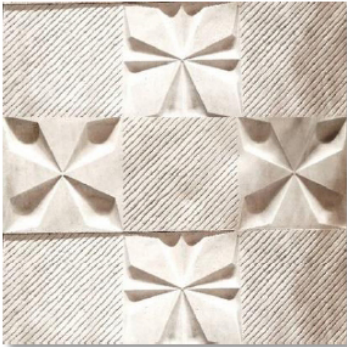

# Vegas

Sand-Blast White

Sand-Blast Grey

Mocha

Natural

**Coverage**

1.33 sq.ft/pc

**Thickness**