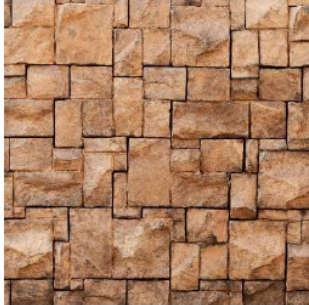

Madrid

Sandstone

Coverage

1.10 sq.ft/pc
1.05 sq.ft/pc

Thickness

50mm Approx

Kgs/sq.ft

5 kg Approx

Dimensions

16" x 10" (LxH)
19" x 8" (LxH)