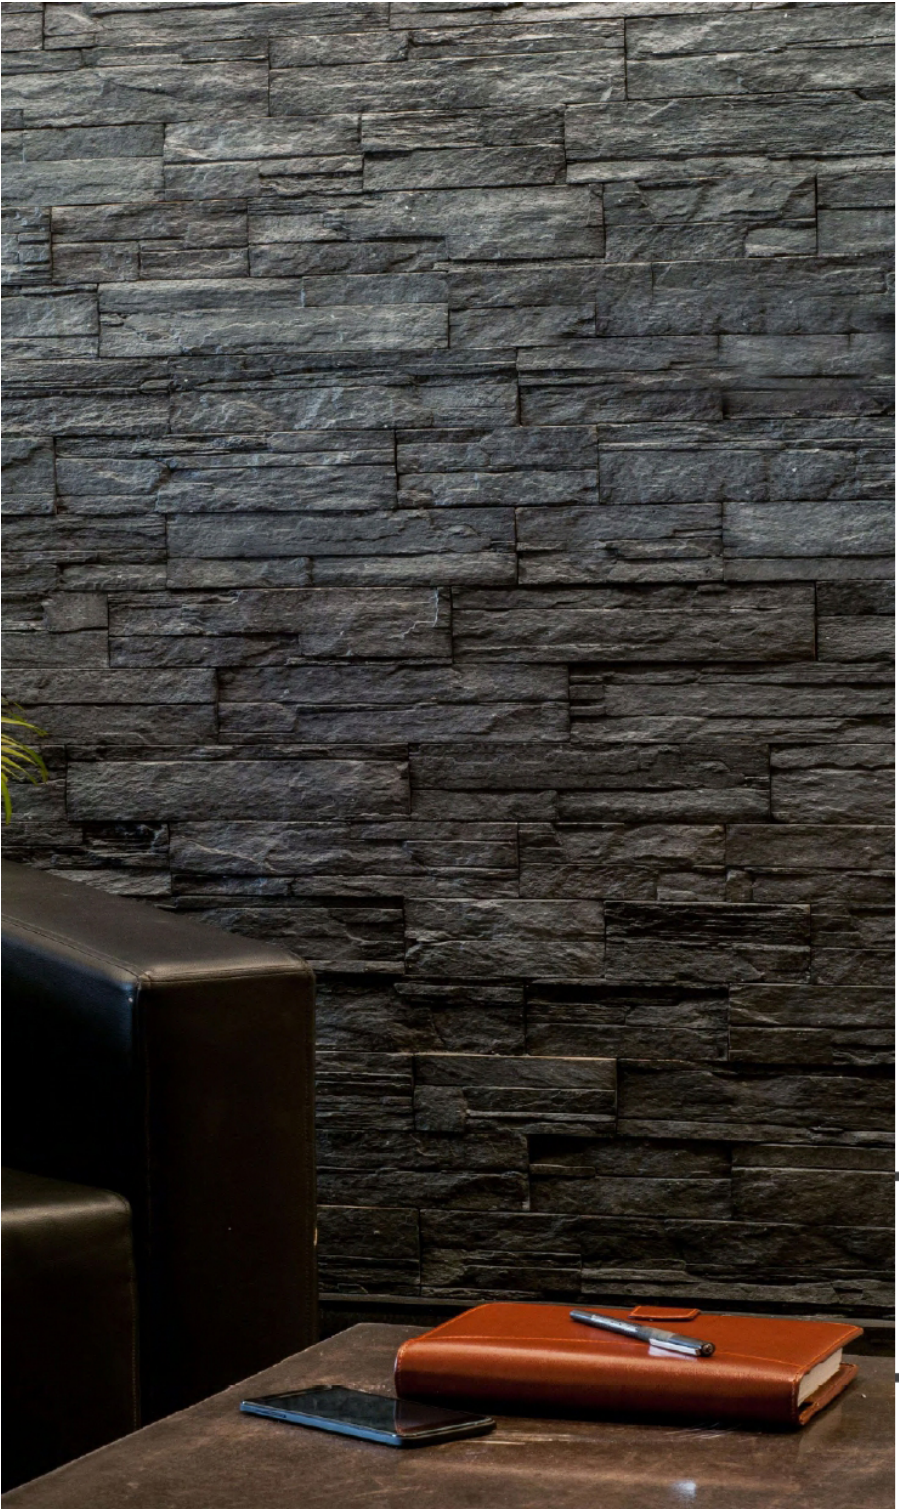

Serra

Corners available in all colors

Coverage

0.25 sq.ft/pc

Thickness

25mm Approx

Kgs/sq.ft

3 kg Approx

Dimensions

13.75" x 4" (LxH)
8" x 4" (LxH)