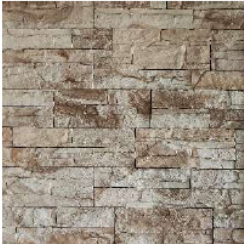

Reverse Mocha