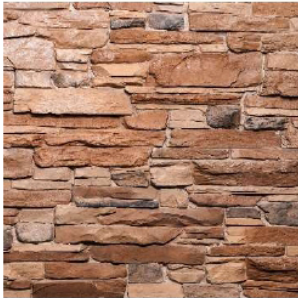

Ledgestone

Europeansand

Cloudy White

Graphite

Mossy Oak

Blended Slate

Corners available in all colors

*Being irregular in shape do not use the measurement to determine sqft. of product.