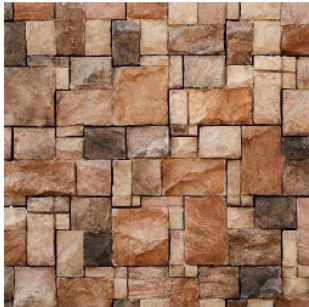

Madrid

Mossy Oak

Coverage

1.10 sq.ft/pc
1.05 sq.ft/pc

Thickness

50mm Approx

Kgs/sq.ft

5 kg Approx

Dimensions

16" x 10" (LxH)
19" x 8" (LxH)