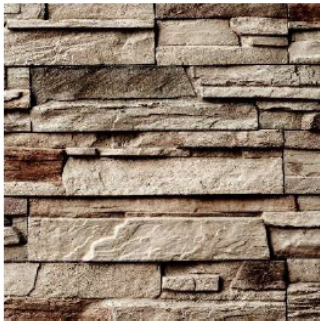

Munich

Mossy Oak

Corners available in all colors

Coverage

0.55 sq.ft/pc

Thickness

34mm Approx

Kgs/sq.ft

3.27 kg Approx

Dimensions

8" x 4" (LxH)
11.75" x 4" (LxH)
20" x 4" (LxH)