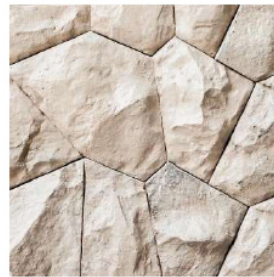

FLEX
BUILDING SUPPLIES

FlexStone®
Stone Series

Basalt

Cloudy White

Graphite

Blended Slate

Europeansand

*Being irregular in shape do not use the measurement to determine sqft. of product.

Coverage

1.15 sq.ft/pc*

Thickness

60mm Approx

Kgs/sq.ft

4 kg Approx

Dimensions

22" x 11.5" (LxH)

Ledgestone

Europeansand

Cloudy White

Graphite

Mossy Oak

Blended Slate

Corners available in all colors

*Being irregular in shape do not use the measurement to determine sqft. of product.