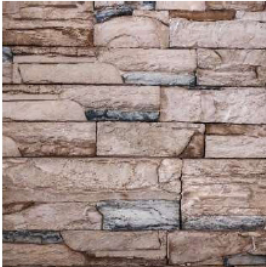

European sand