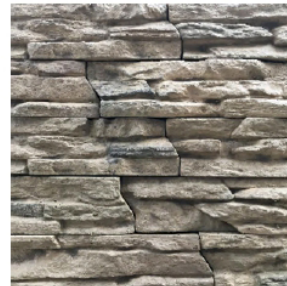

FLEX
BUILDING SUPPLIES

Calgary

New Teak

Graphite

Mossy Oak

Europeansand

Cloudy White

Blended Slate