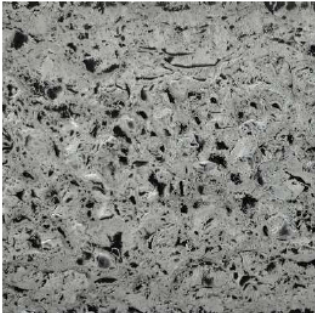

Silver Grey