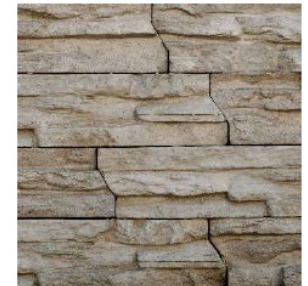

FLEX
BUILDING SUPPLIES

Calgary

New Teak

Graphite

Mossy Oak

Europeansand

Cloudy White

Blended Slate