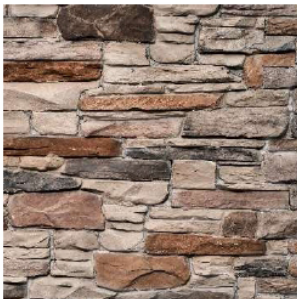

Ledgestone

Europeansand

Cloudy White

Graphite

Mossy Oak

Blended Slate

Corners available in all colors

*Being irregular in shape do not use the measurement to determine sqft. of product.