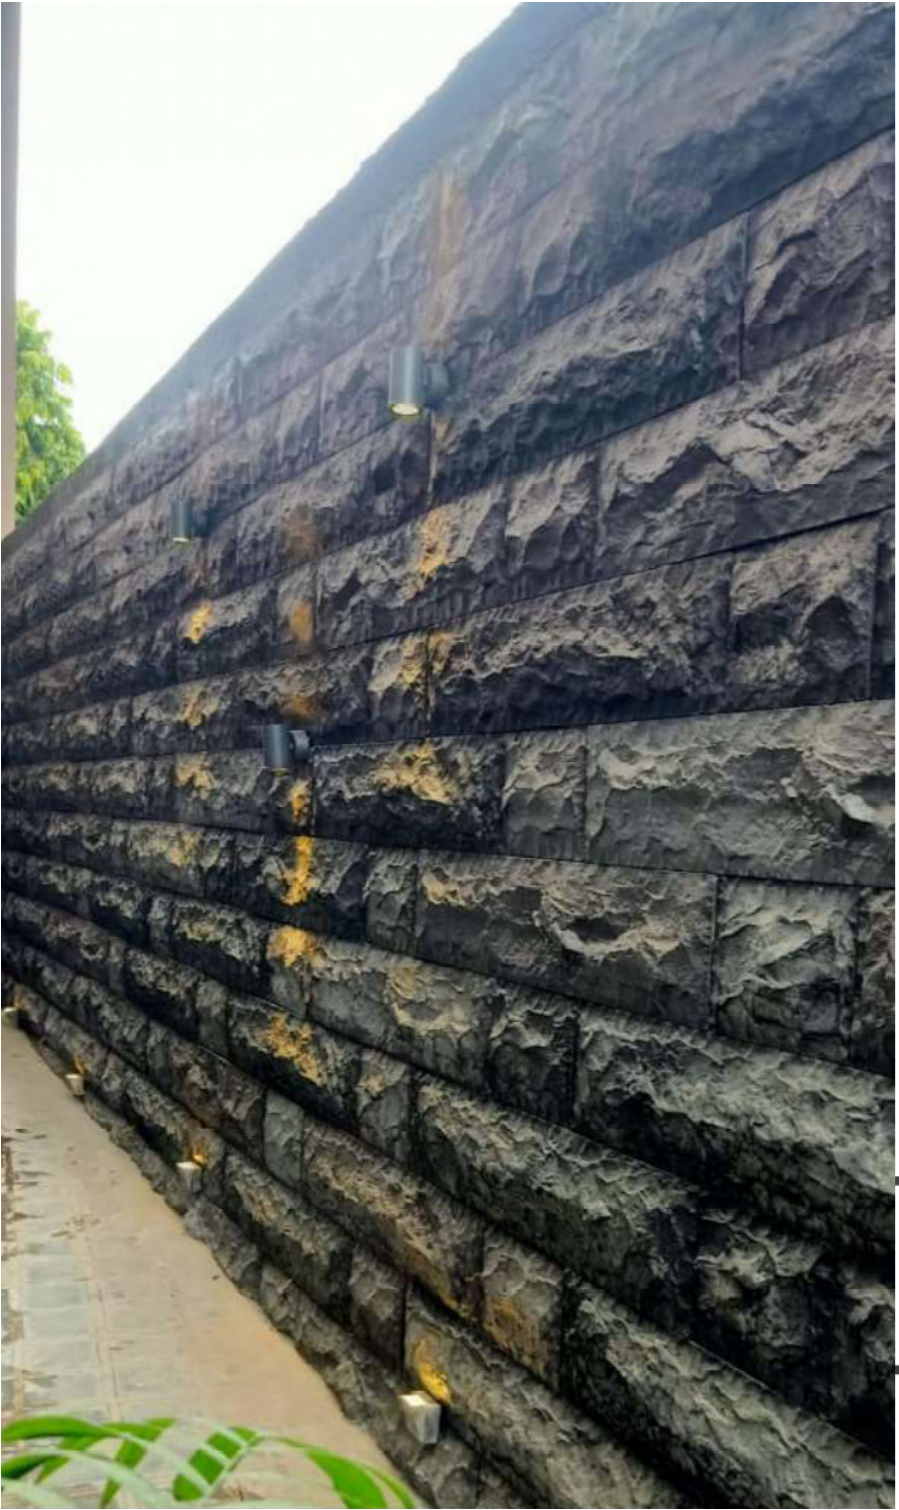

Stone - 42

Coverage	Thickness	Kgs/sq.ft	Dimensions
2.625 sq.ft/pc	25-50mm	4 kg Approx	42" x 9" (LxH)
0.75 sq.ft/pc	Approx		12" x 9" (LxH)