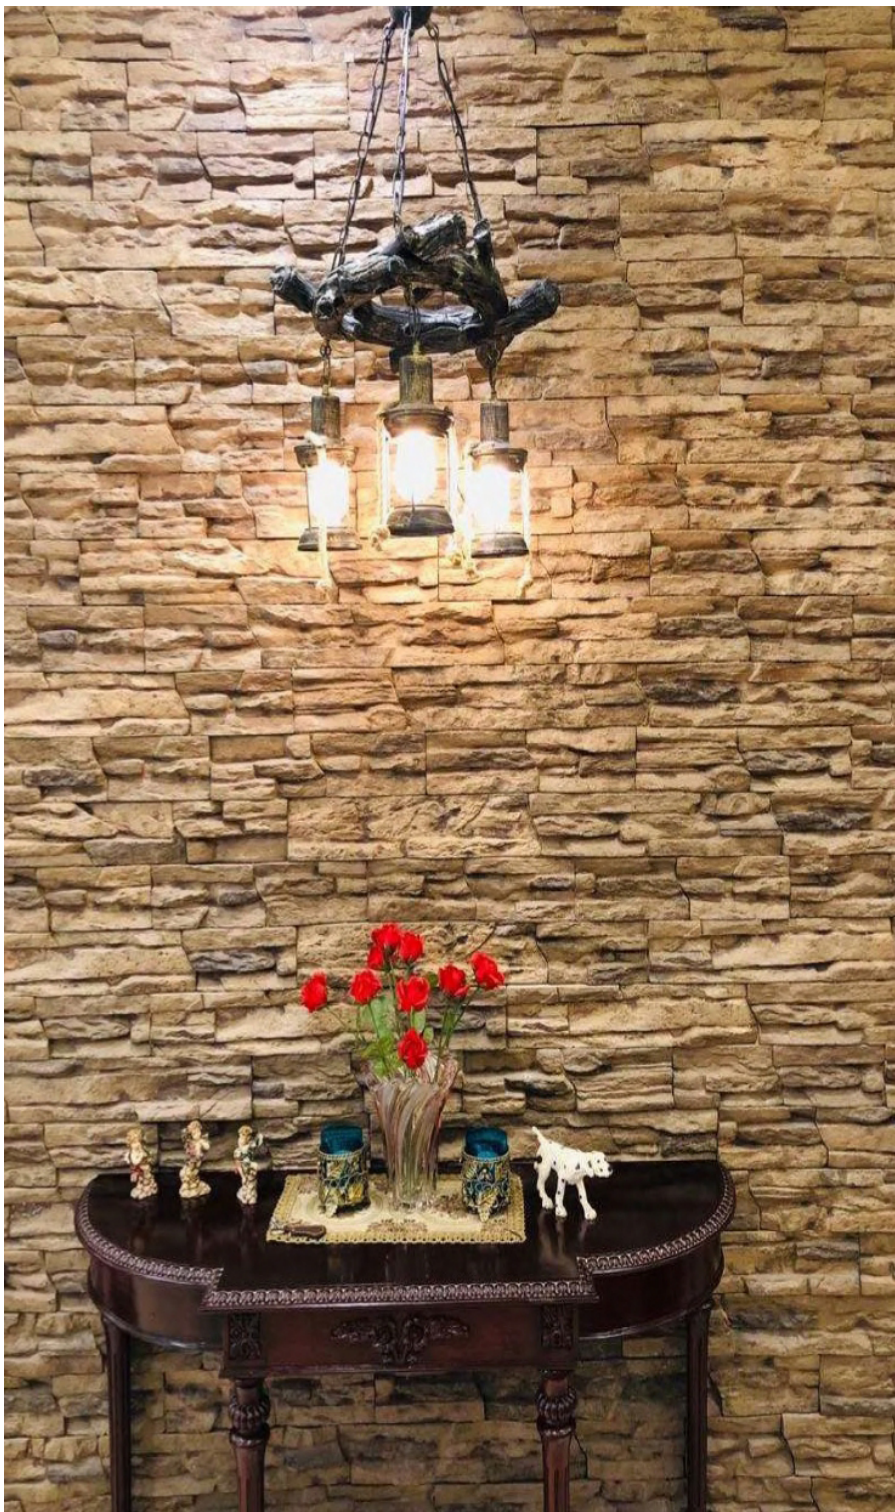

Calgary

Coverage

0.55 sq.ft/pc

Thickness

40mm Approx

Kgs/sq.ft

3.36 kg Approx

Dimensions

9" x 4" (LxH)
11" x 4" (LxH)
20" x 4" (LxH)

FLEX
BUILDING SUPPLIES