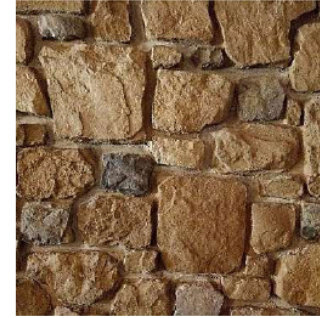

Europeansand