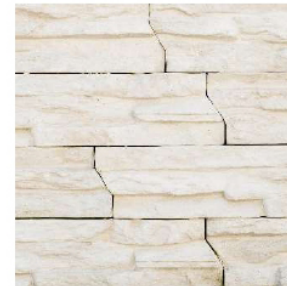

Cloudy White