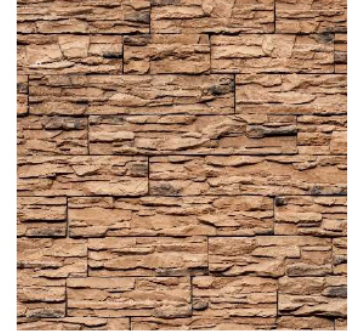

8" x 4" (LxH)
 11.75" x 4" (LxH)
 20" x 4" (LxH)

Nano

Graphite

Europeansand

Cloudy White

Corners available in all colors

Coverage

0.58 sq.ft/pc
0.35 sq.ft/pc
0.23 sq.ft/pc