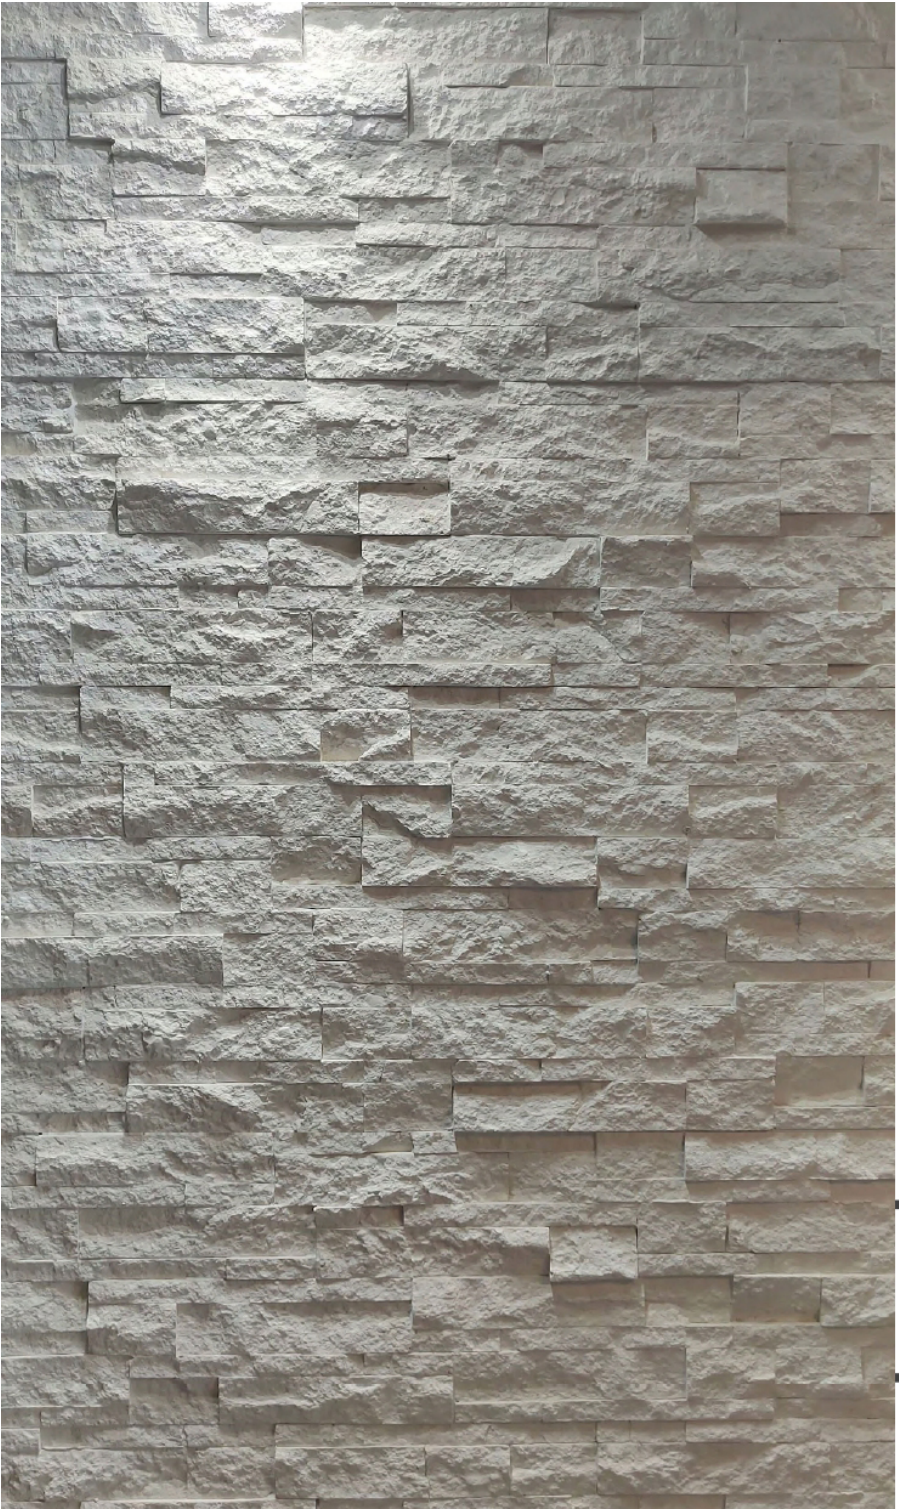

Volcanic Rock

Mocha

Statuario

Silver Grey

Cloudy White

Graphite

Corners available in all colors

Coverage