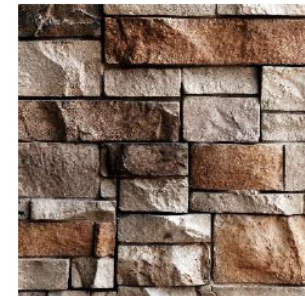

Europeansand

Blended Slate

Cloudy White

Mossy Oak

Corners available in all colors

Coverage

0.90 sq.ft/pc

Thickness