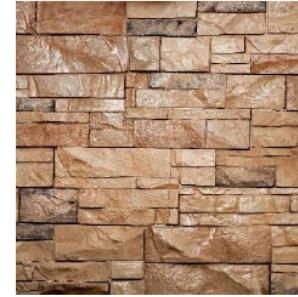

Europeansand

Blended Slate

Cloudy White

Mossy Oak

Corners available in all colors

Coverage

0.90 sq.ft/pc

Thickness