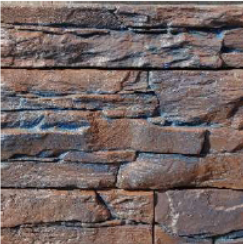

Torino

Patina

Corners available in all colors

Coverage	Thickness	Kgs/sq.ft	Dimensions
1.05 sq.ft/pc	35mm Approx	3.54 kg Approx	19" x 8" (LxH)
0.32 sq.ft/pc			11.5" x 4" (LxH)
0.52 sq.ft/pc			19" x 4" (LxH)
0.21 sq.ft/pc			7.5" x 4" (LxH)